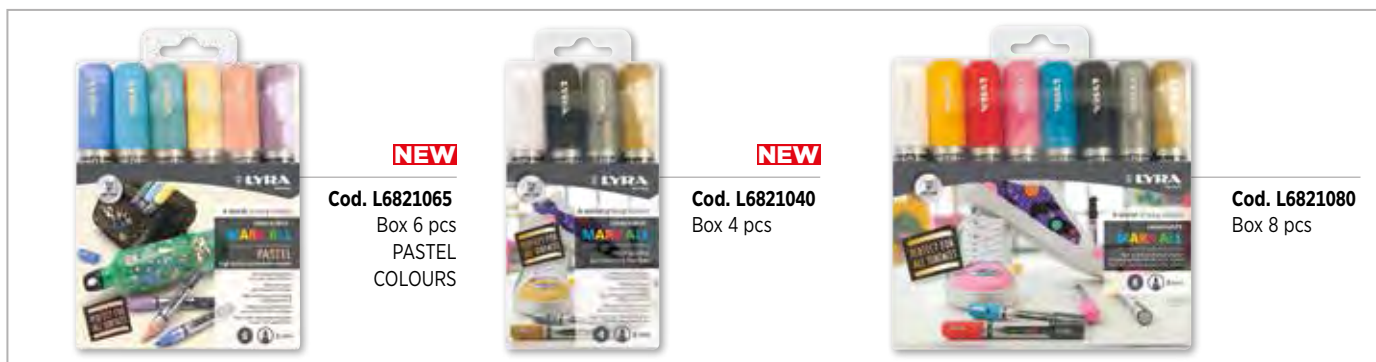

NEW
Cod. L6821065
Box 6 pcs
PASTEL
COLOURS

NEW
Cod. L6821040
Box 4 pcs

Cod. L6821080
Box 8 pcs

Code	EA		Min	PAC	SHR	PAC	SHR	CAR	mm	Kg	CAR
L6821065	4		1	015872	-	10	-	120	464x334x256	14	015889
L6821040	4		1	013557	-	20	-	120	464x334x256	14	013564
L6821080	4		1	010150	-	10	-	60	464x334x256	14	009802