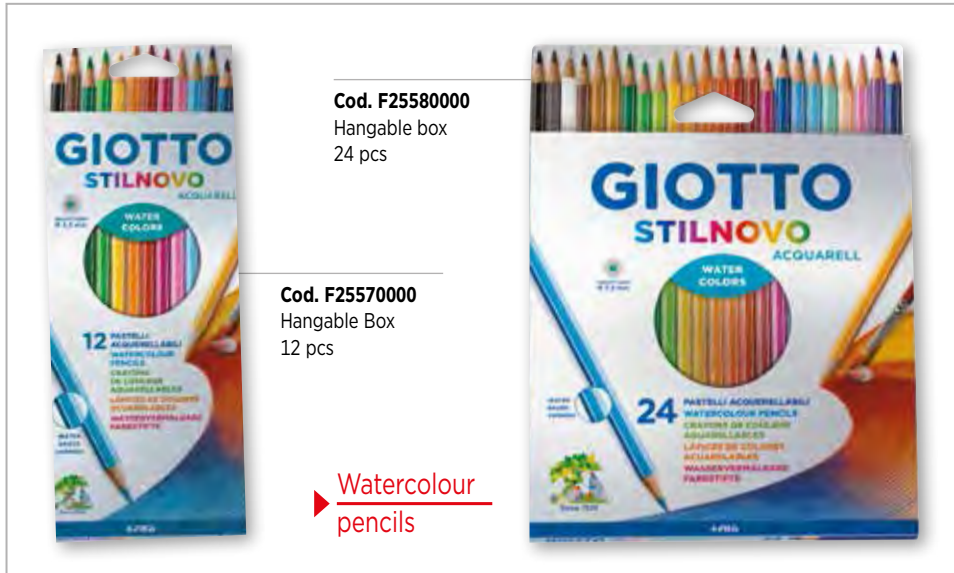

GIOTTO Stilnovo Acquarell

Cod. F25580000
Hangable box
24 pcs

Cod. F25570000
Hangable Box
12 pcs

Watercolour pencils