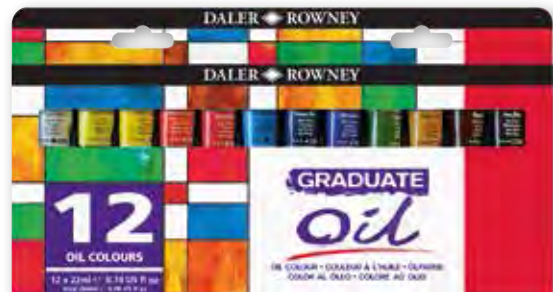

Cod. D117522012
ASSORTED SET
Set of 12 tubes x 22ml tubes
of vibrant Graduate Oil colours