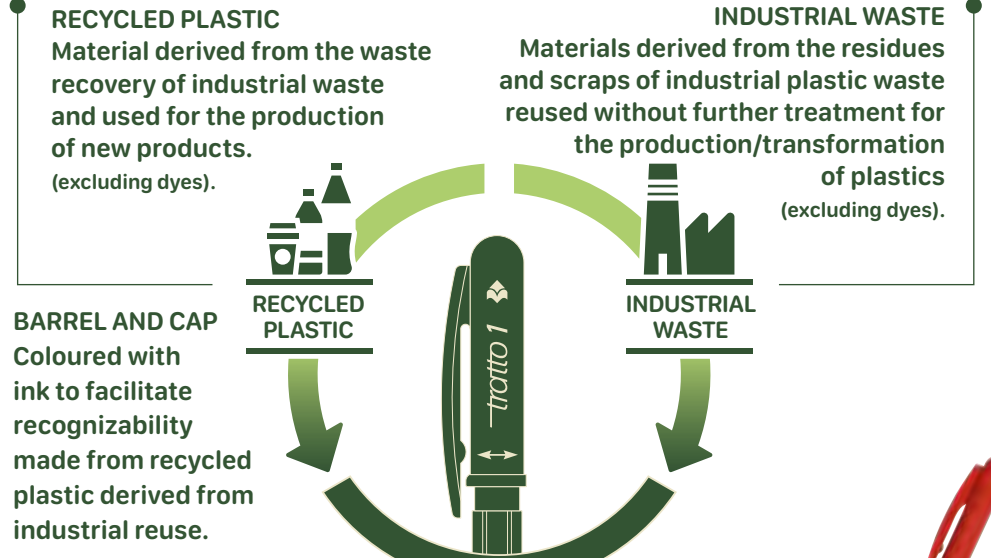

- **GB** Tratto 1 Green Plastic with the body and the cap made from both recycled plastic and plastic from industrial reuse (except dye). Tratto 1 Green Plastic offers smooth and fast writing. The tip comes out by turning the cap. Available in 3 colours - blue, red and black.
- **FR** Tratto 1 Green Plastic με σώμα και καπάκι κατασκευασμένο τόσο από ανακυκλωμένο πλαστικό όσο και από πλαστικό έπιπλα από βιομηχανική επαναχρησιμοποίηση (εκτός από βαφή). Το Tratto 1 Green Plastic προσφέρει ομαλή και γρήγορη γραφή. Η άκρη βγαίνει γυρίζοντας το καπάκι. Διατίθεται σε 3 χρώματα - μπλε, κόκκινο και μαύρο.

Discover the video

GREEN PACK

Cod. F838400
Box 24 pcs

10 x **03**
10 x **01**
4 x **02** = 24 pcs

NEW **F04010000**
Pack 6 pcs

Cod. F838302
In box 50 pcs
Red

Cod. F838301
In box 50 pcs
Blue

Cod. F838303
In box 50 pcs
Black

Code	EA	Icon	Min	PAC - 8000825	SHR - 8000825	PAC	SHR	CAR	mm	Kg	CAR - 8000825
F838400	8	Assorted Colours - 24 pcs - Box	1	-	-	-	-	12	320x240x170	3,50	044120
F838301	8	Blue - 50 pcs - In box	50	044014	-	50	-	600	320x240x170	3,88	044113
F838302	8	Red - 50 pcs - In box	50	044045	-	50	-	600	320x240x170	3,88	044106
F838303	8	Black - 50 pcs - In box	50	044038	-	50	-	600	320x240x170	3,88	044090
F04010000	8	Pack - 6 pcs - NEW	1	-	-	-	-	12			044571